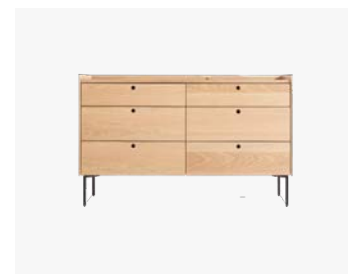

PRODUCT Turn Coffee Table
MANUFACTURER Blu Dot
TO PURCHASE www.bludot.com

PRODUCT Superchoice 5 Drawer Dresser
FINISH Putty
MANUFACTURER Blu Dot
TO PURCHASE www.bludot.com

PRODUCT Peek 4 Drawer Dresser
FINISH Rustic Walnut
MANUFACTURER Blu Dot
TO PURCHASE www.bludot.com