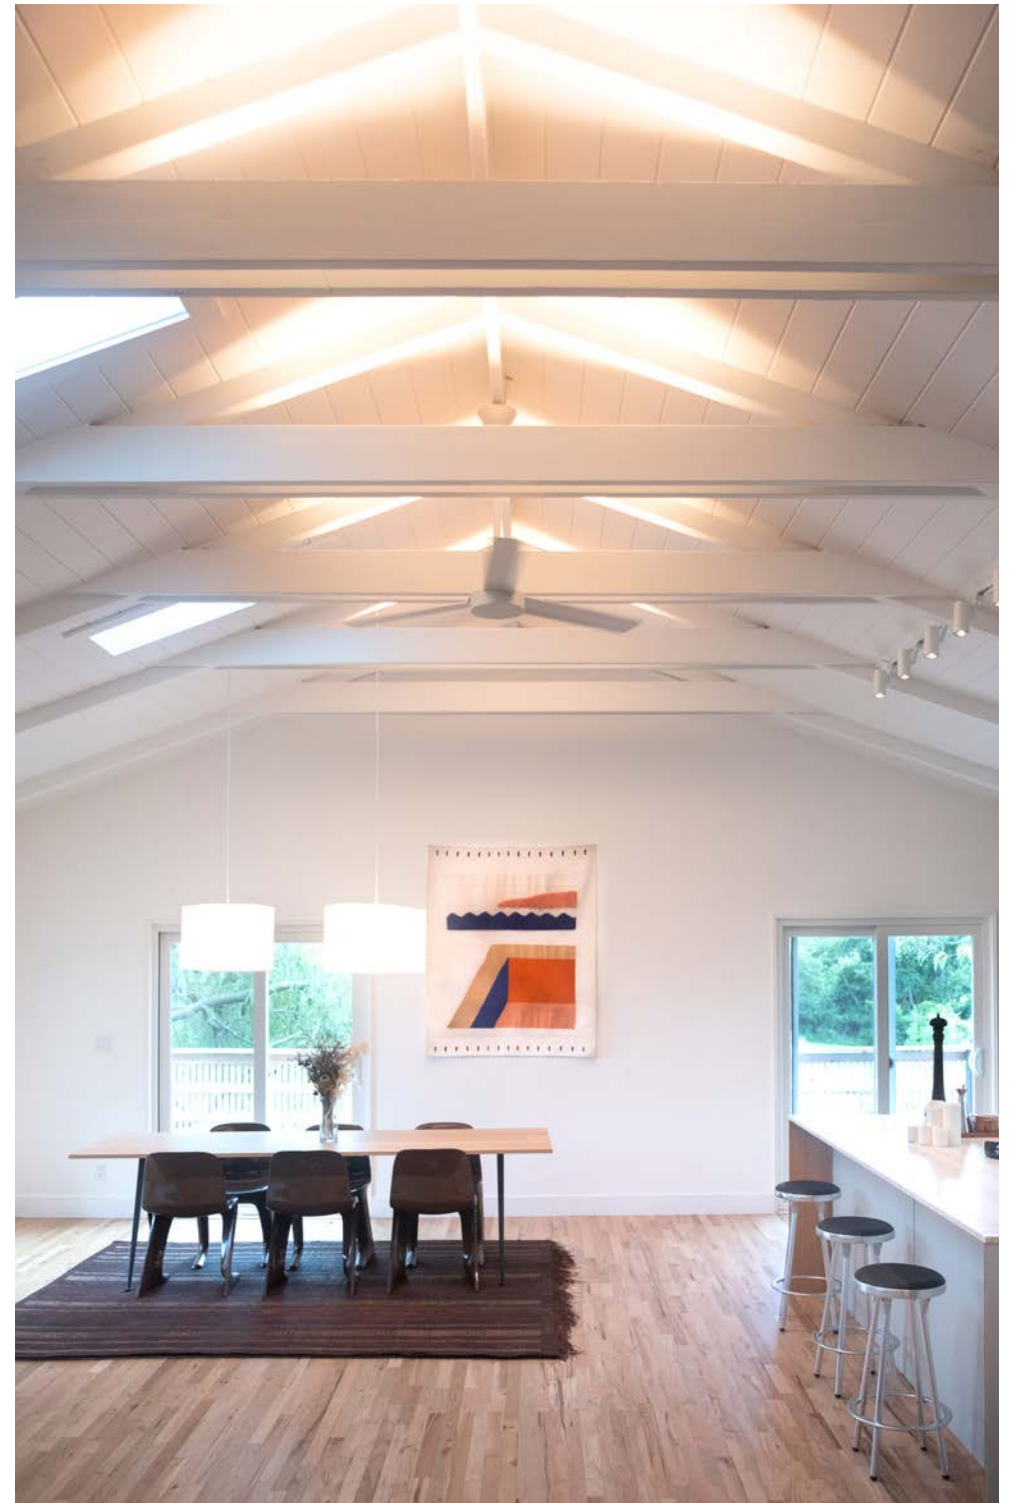

LUCETTA LIGHTING

Lucetta Lighting is highly sophisticated with a beautiful quality of light and immacuately designed fixtures that can be used in all sorts of applications.

PRODUCT 2400K Led Strip
MANUFACTURER Lucetta Lighting
TO PURCHASE www.lucettalighting.com