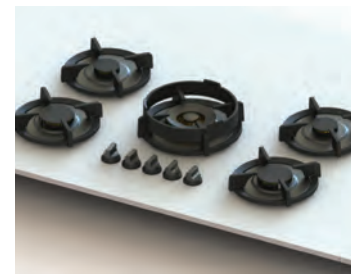

PRODUCT	Five Burner Elbrus
MANUFACTURER	PITT
TO PURCHASE	betterdistribution.ca